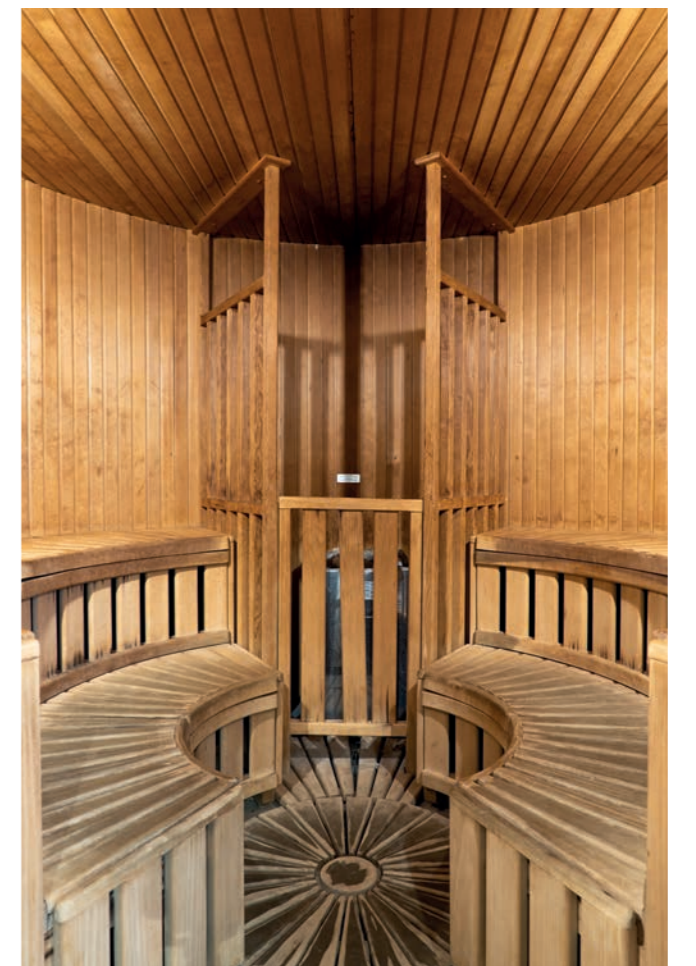

VULCANO NATURAL SPA