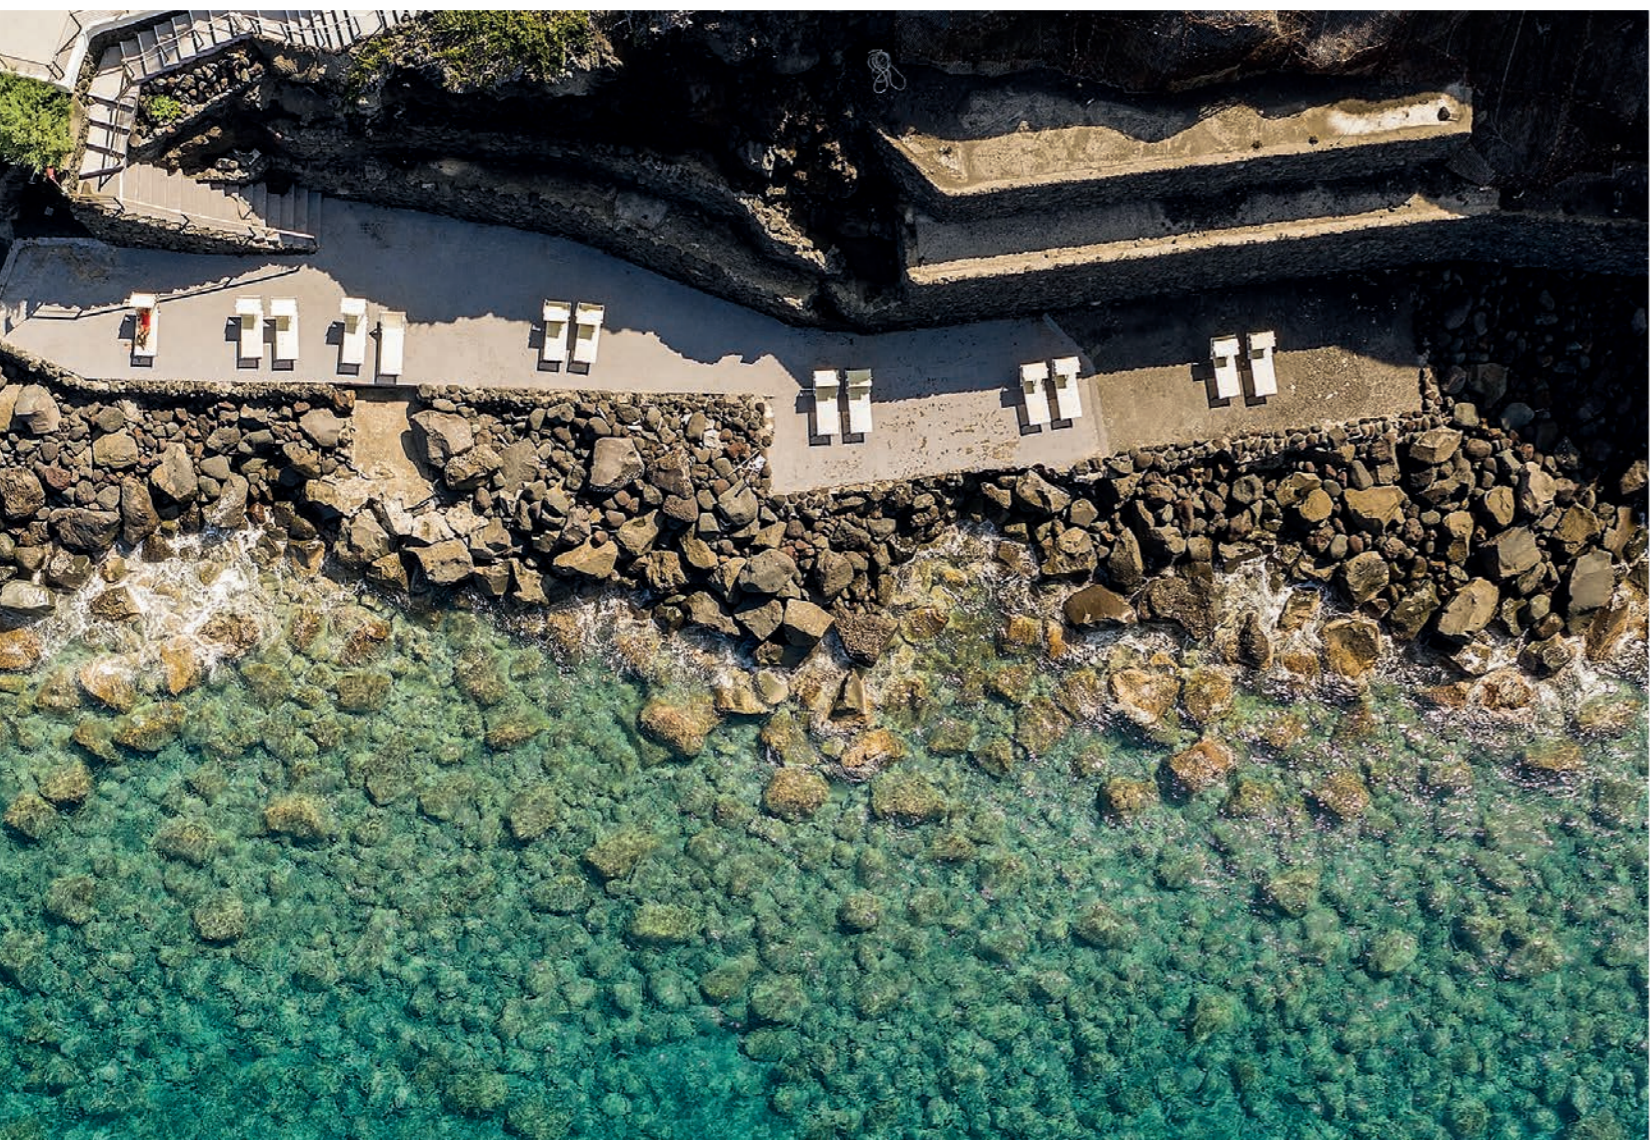

ROCKY BEACH & SEA WATER POOLS