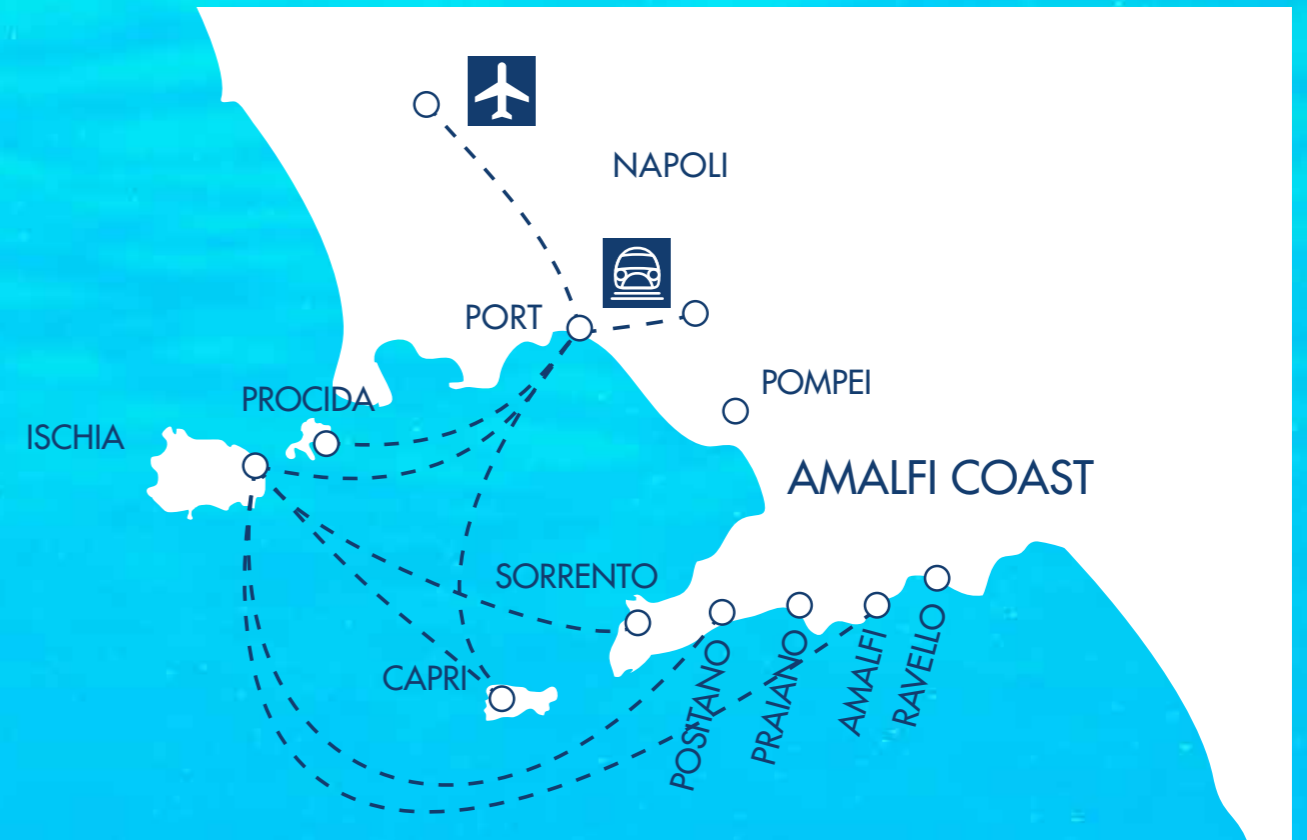

# BOTANIA

RELAIS & SPA

★★★★★

A MEMBER OF

THE LEADING HOTELS  
OF THE WORLD®

# ITALY

# ISCHIA ISLAND

## HOW TO REACH THE OTHER PLACES BY HYDROFOIL

FROM **ISCHIA** ISLAND TO:

- NAPOLI = 1h
- PROCIDA = 10"
- CAPRI = 1h 20"
- AMALFI = 1h 30"
- POSITANO = 1h 20"
- PONZA = 2h 40"
- VENTOTENE = 2h 20"