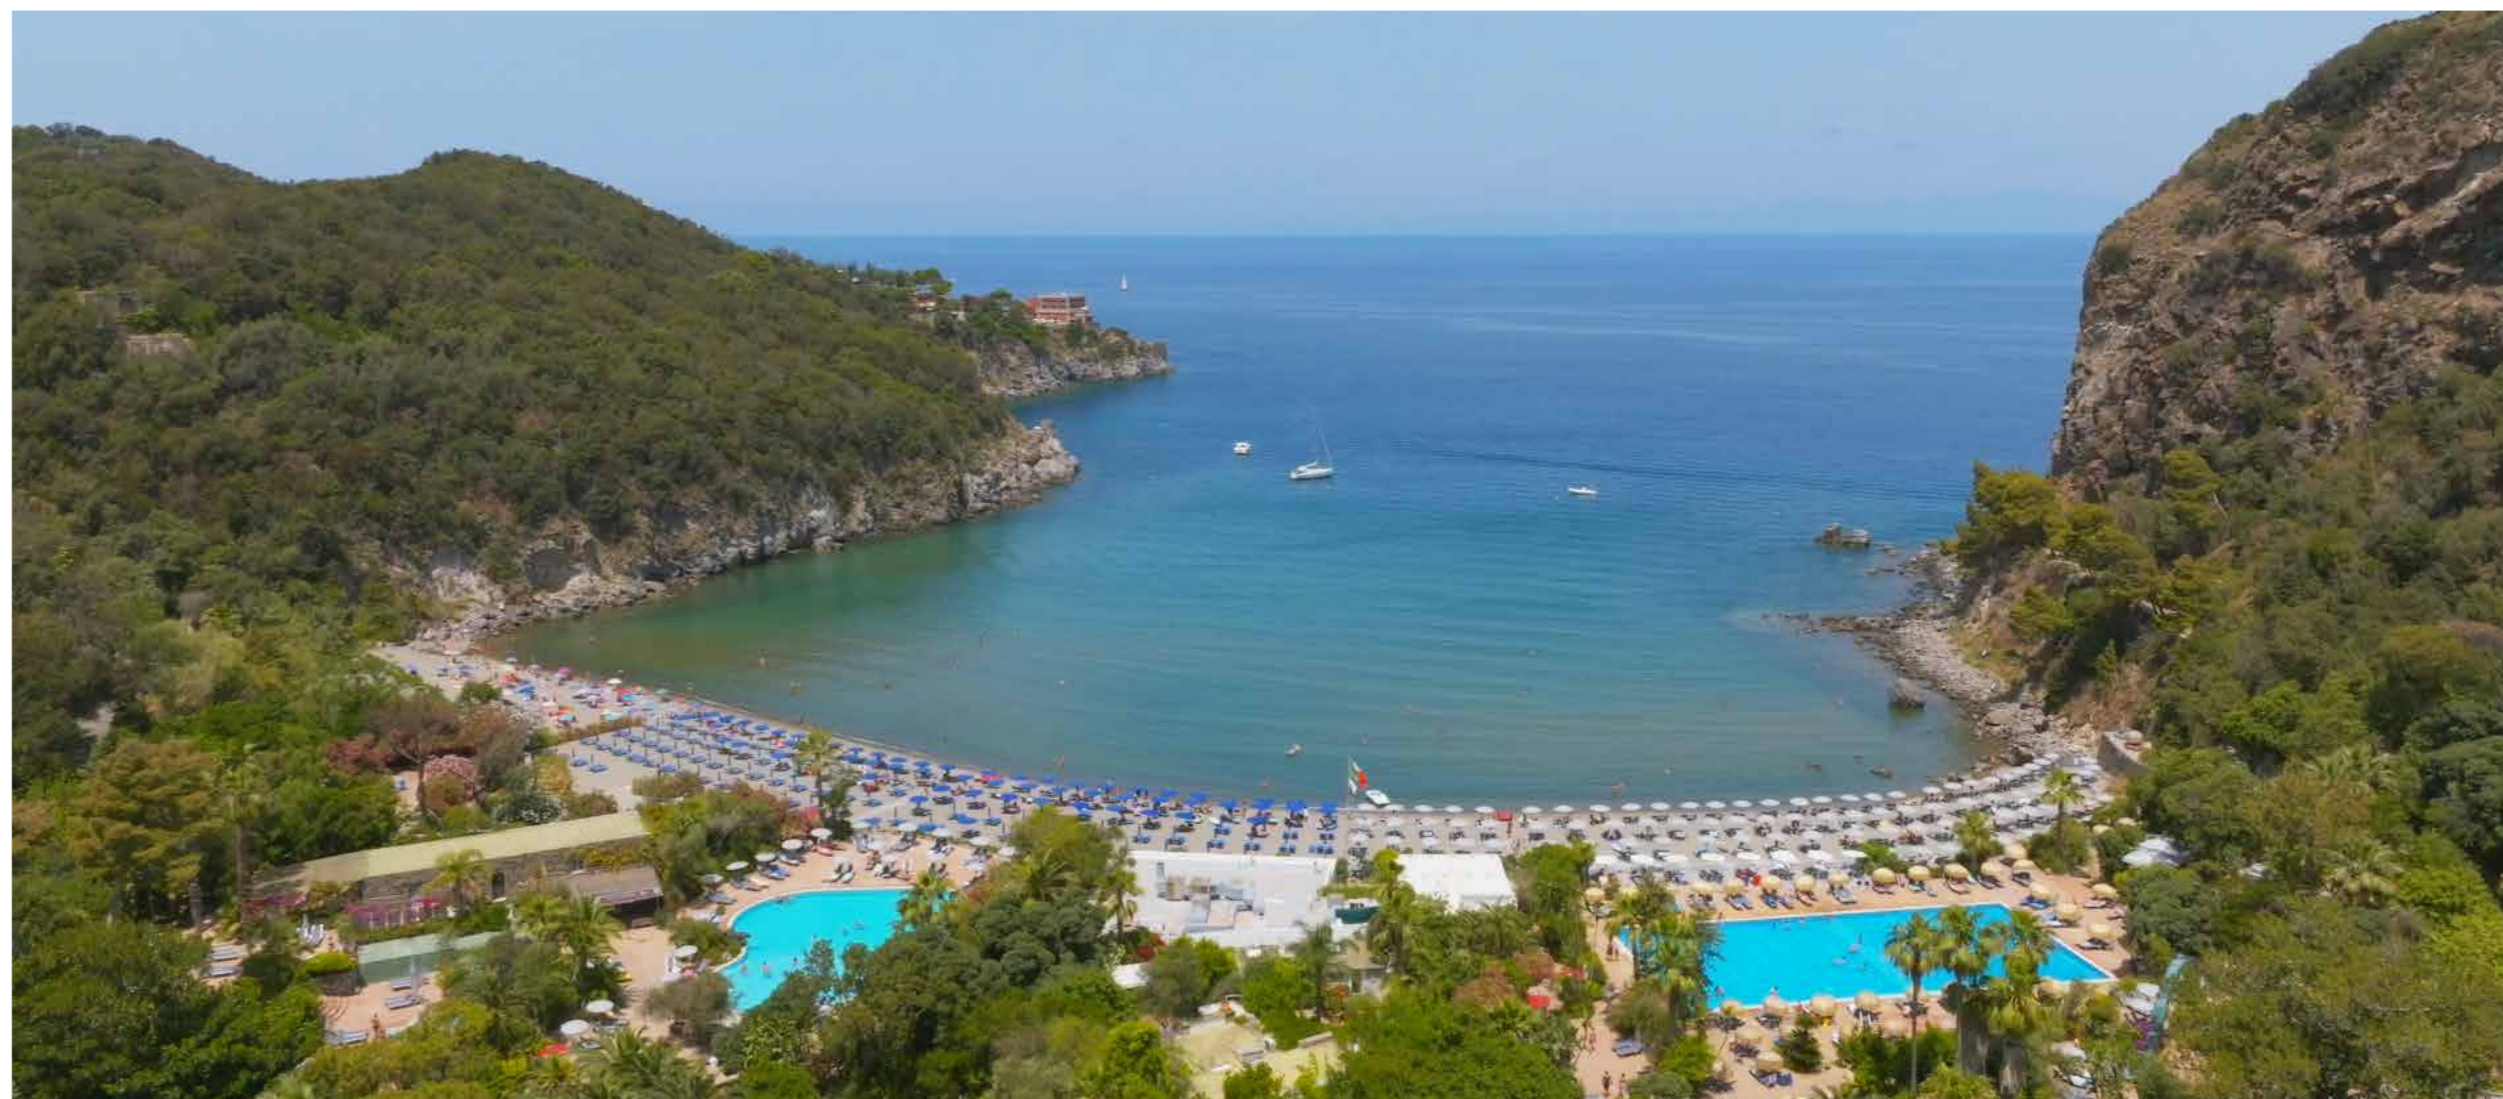

SAN
MONTANO
BEACH

300 METERS FAR
FROM BOTANIA
RELAIS & SPA