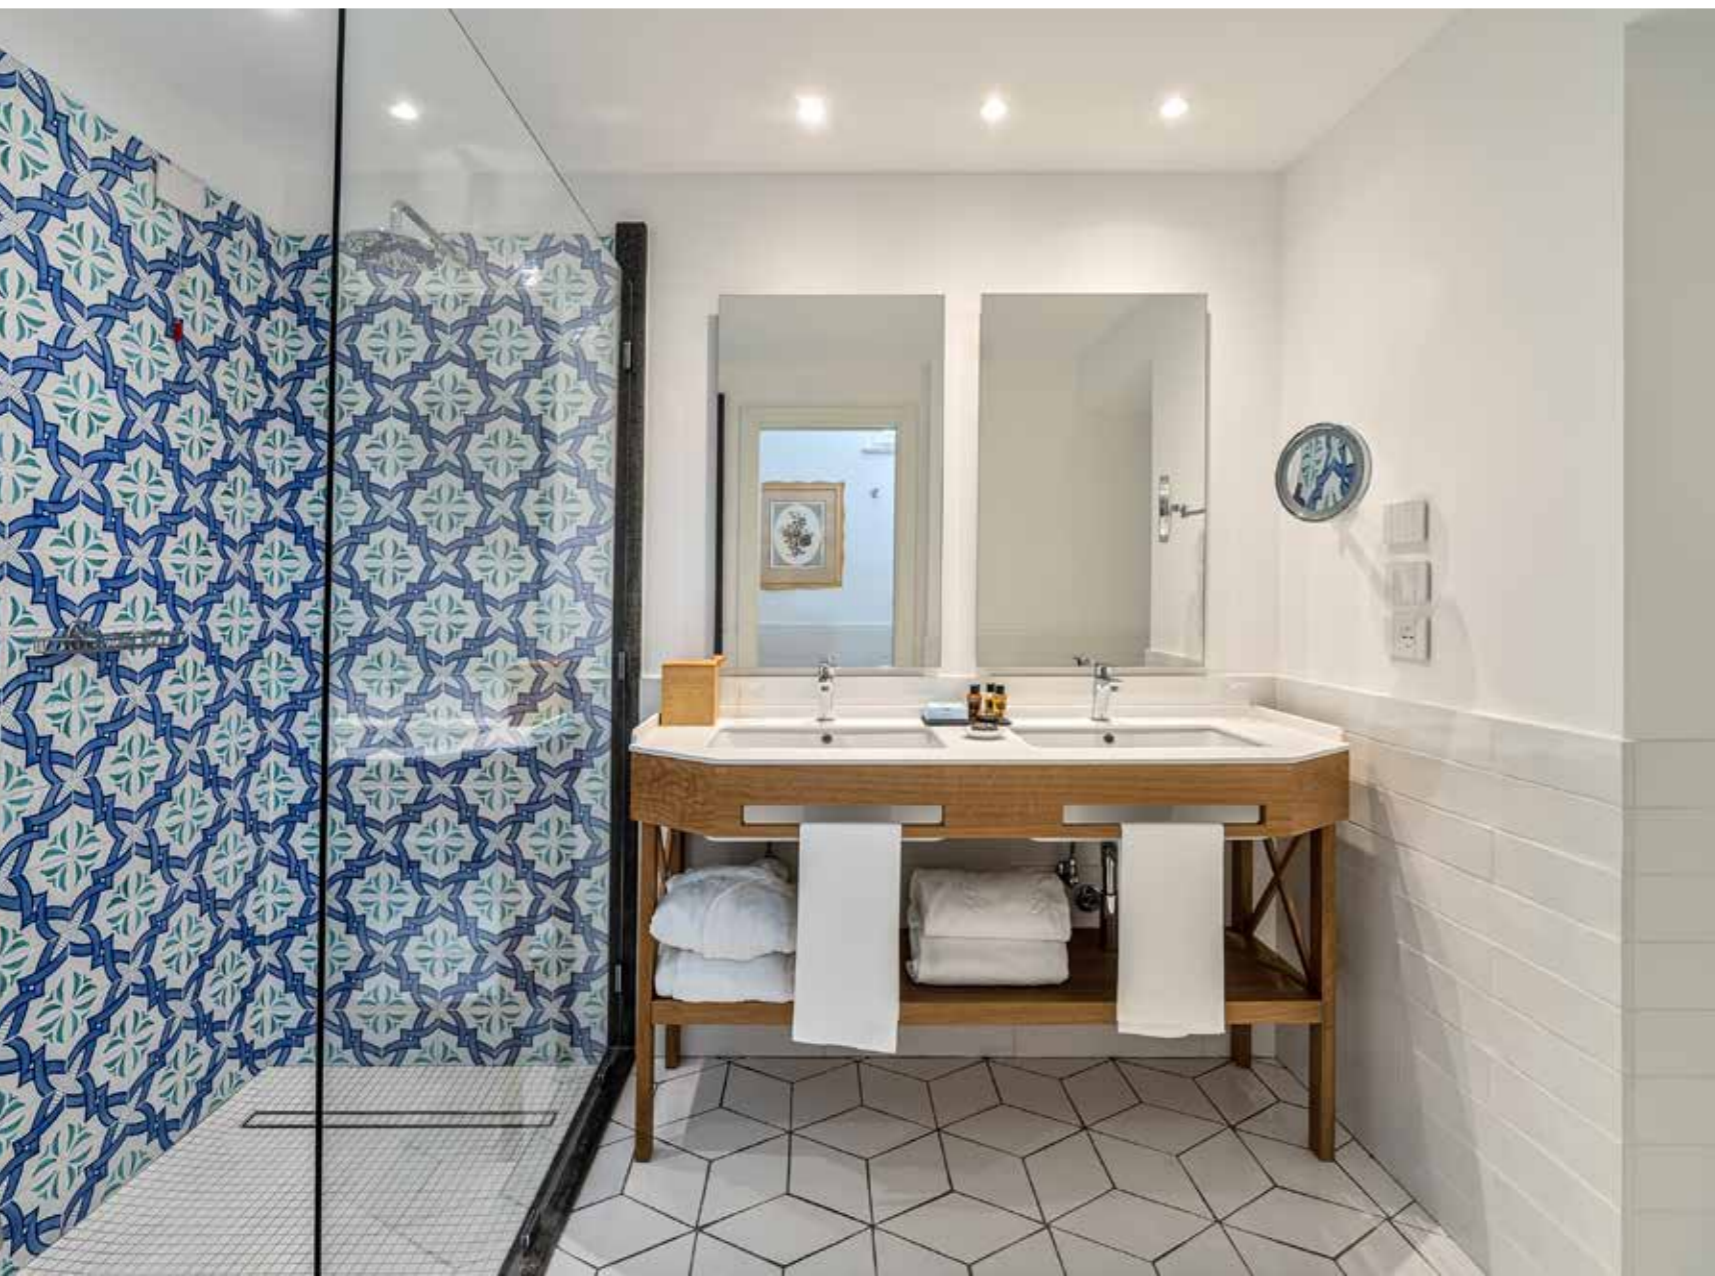

PREMIUM WITH GARDEN VIEW