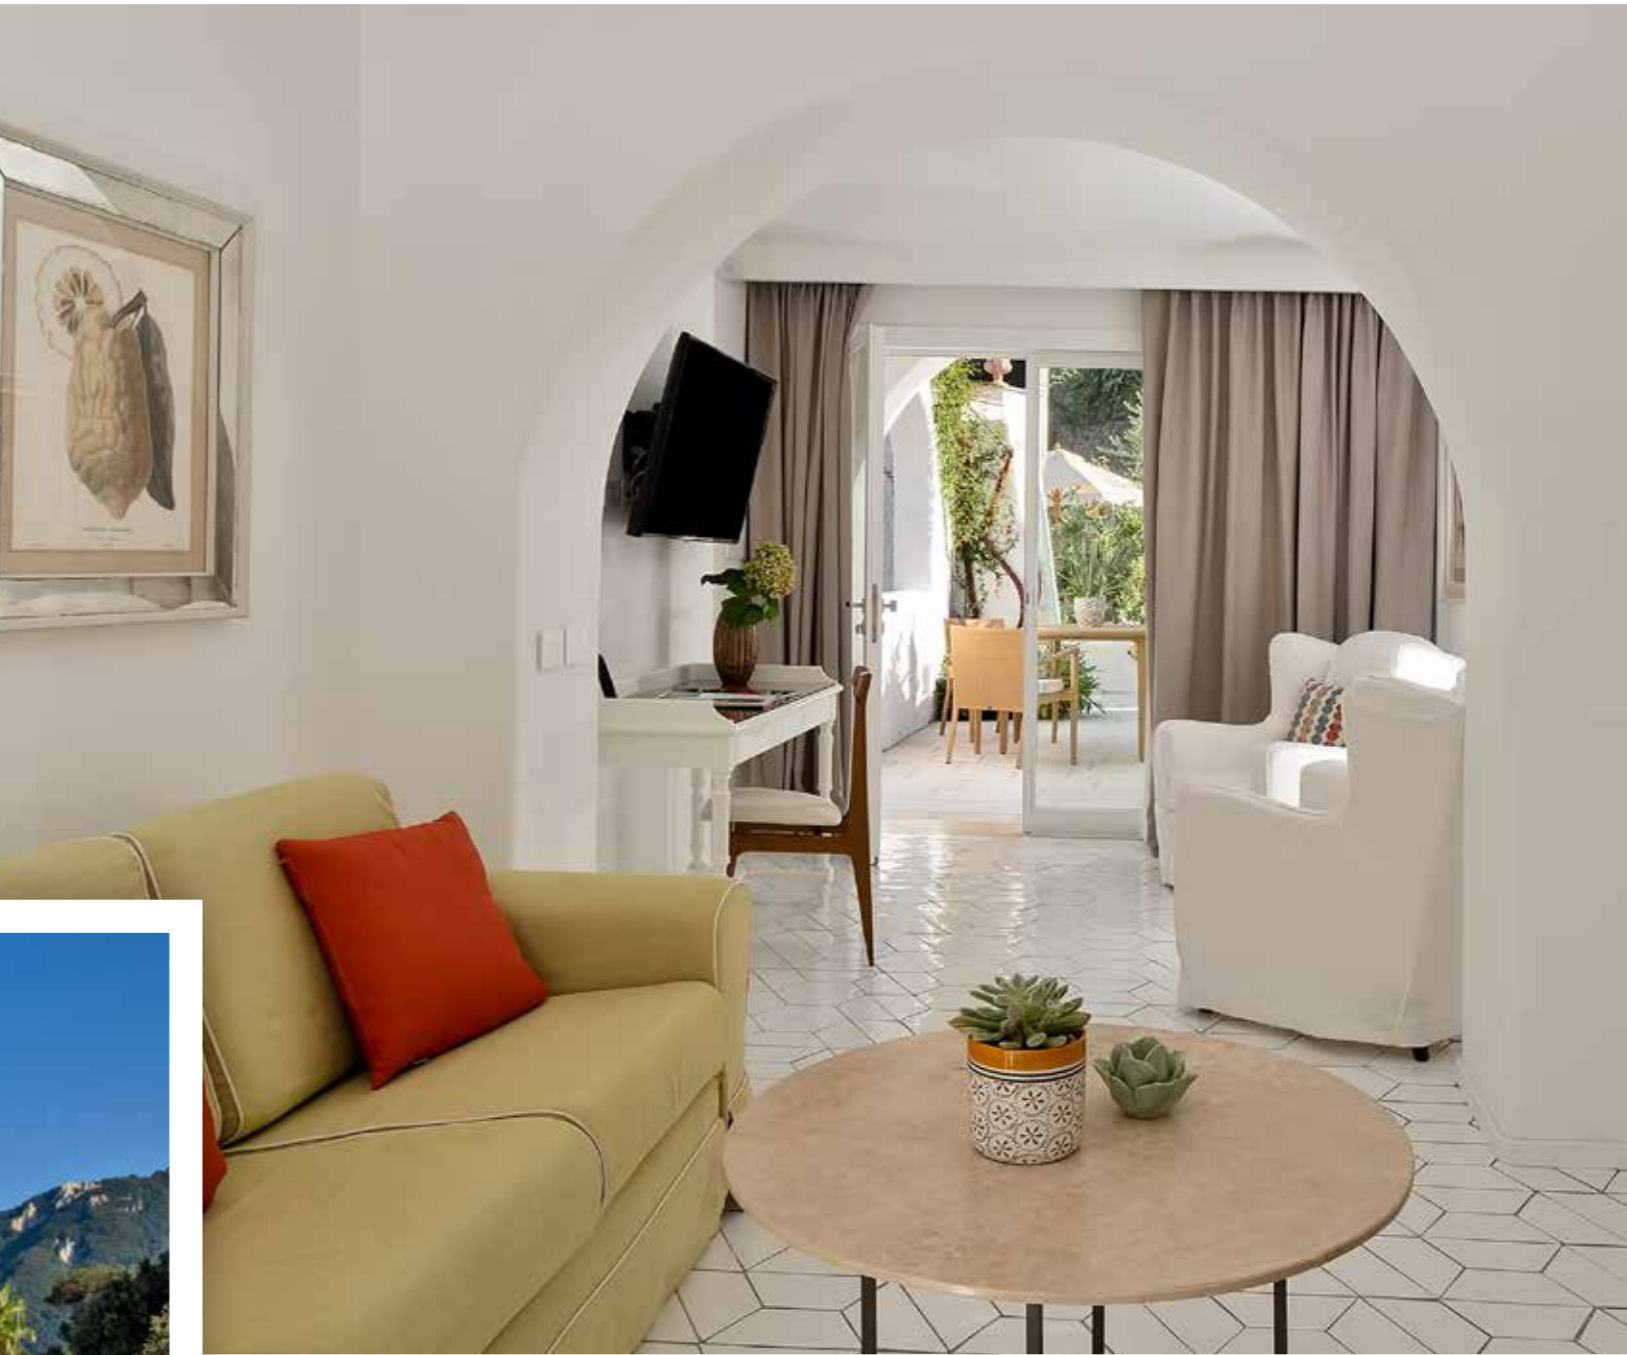

SUITE GELSOMINO