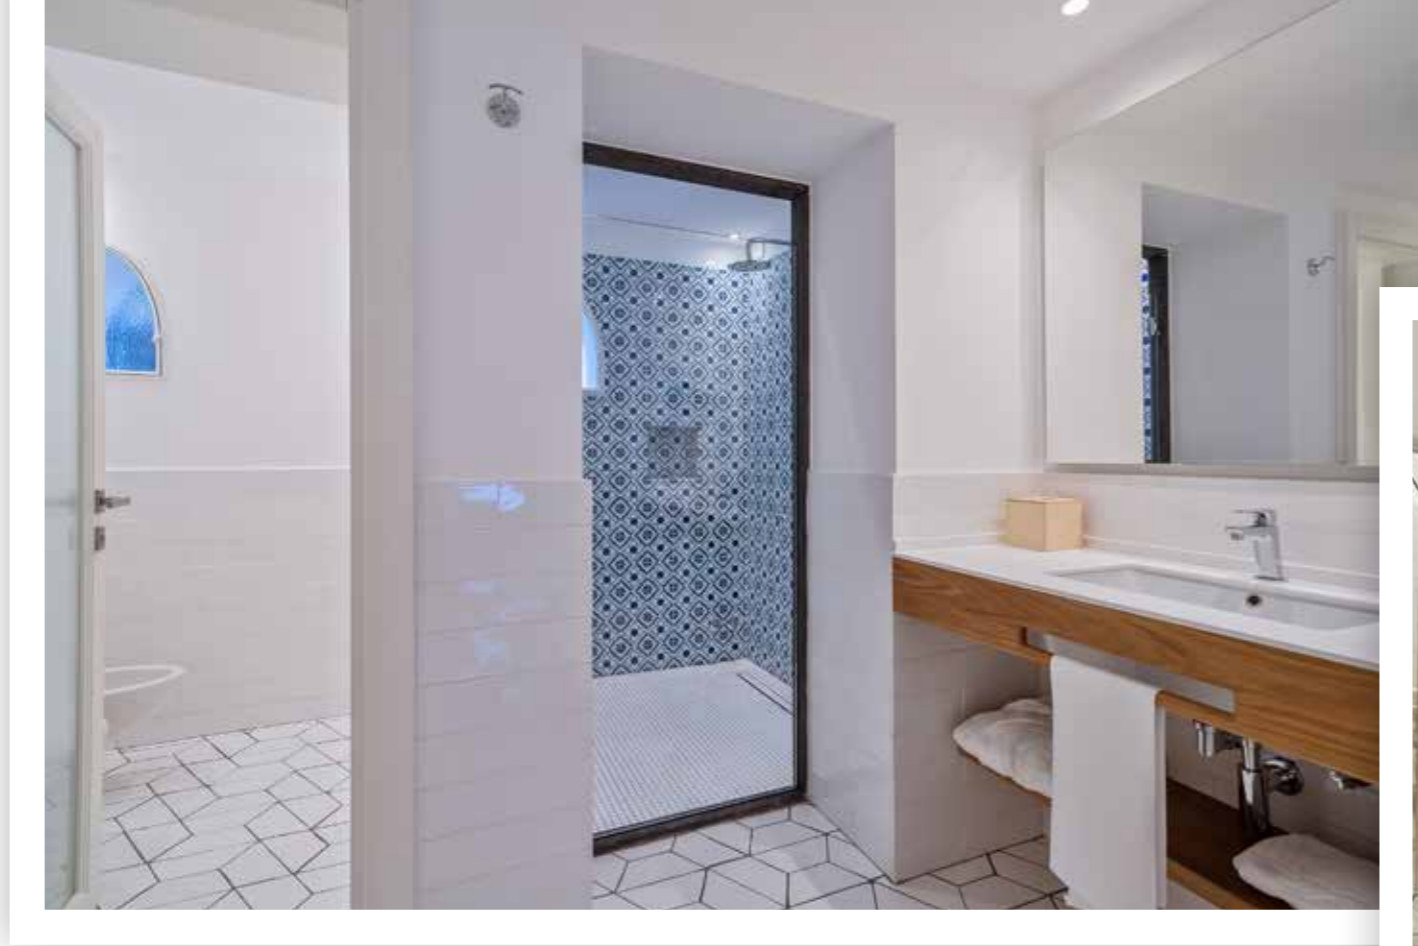

# SUITE GELSOMINO

ROOM: 55 sqm - 595 sq feet

TERRACE: 30 - 40 sqm - 322 - 430 sq feet

SUITE GELSOMINO

A bedroom with a large bed, a balcony with a jacuzzi pool, and a view of the sea. The room features a large bed with white linens and blue pillows, a balcony with a jacuzzi pool, and a view of the sea. The room is bright and airy, with large windows and a balcony. The text "SUITE ORTENZIA SEA VIEW WITH JACUZZI POOL" is overlaid on the image.