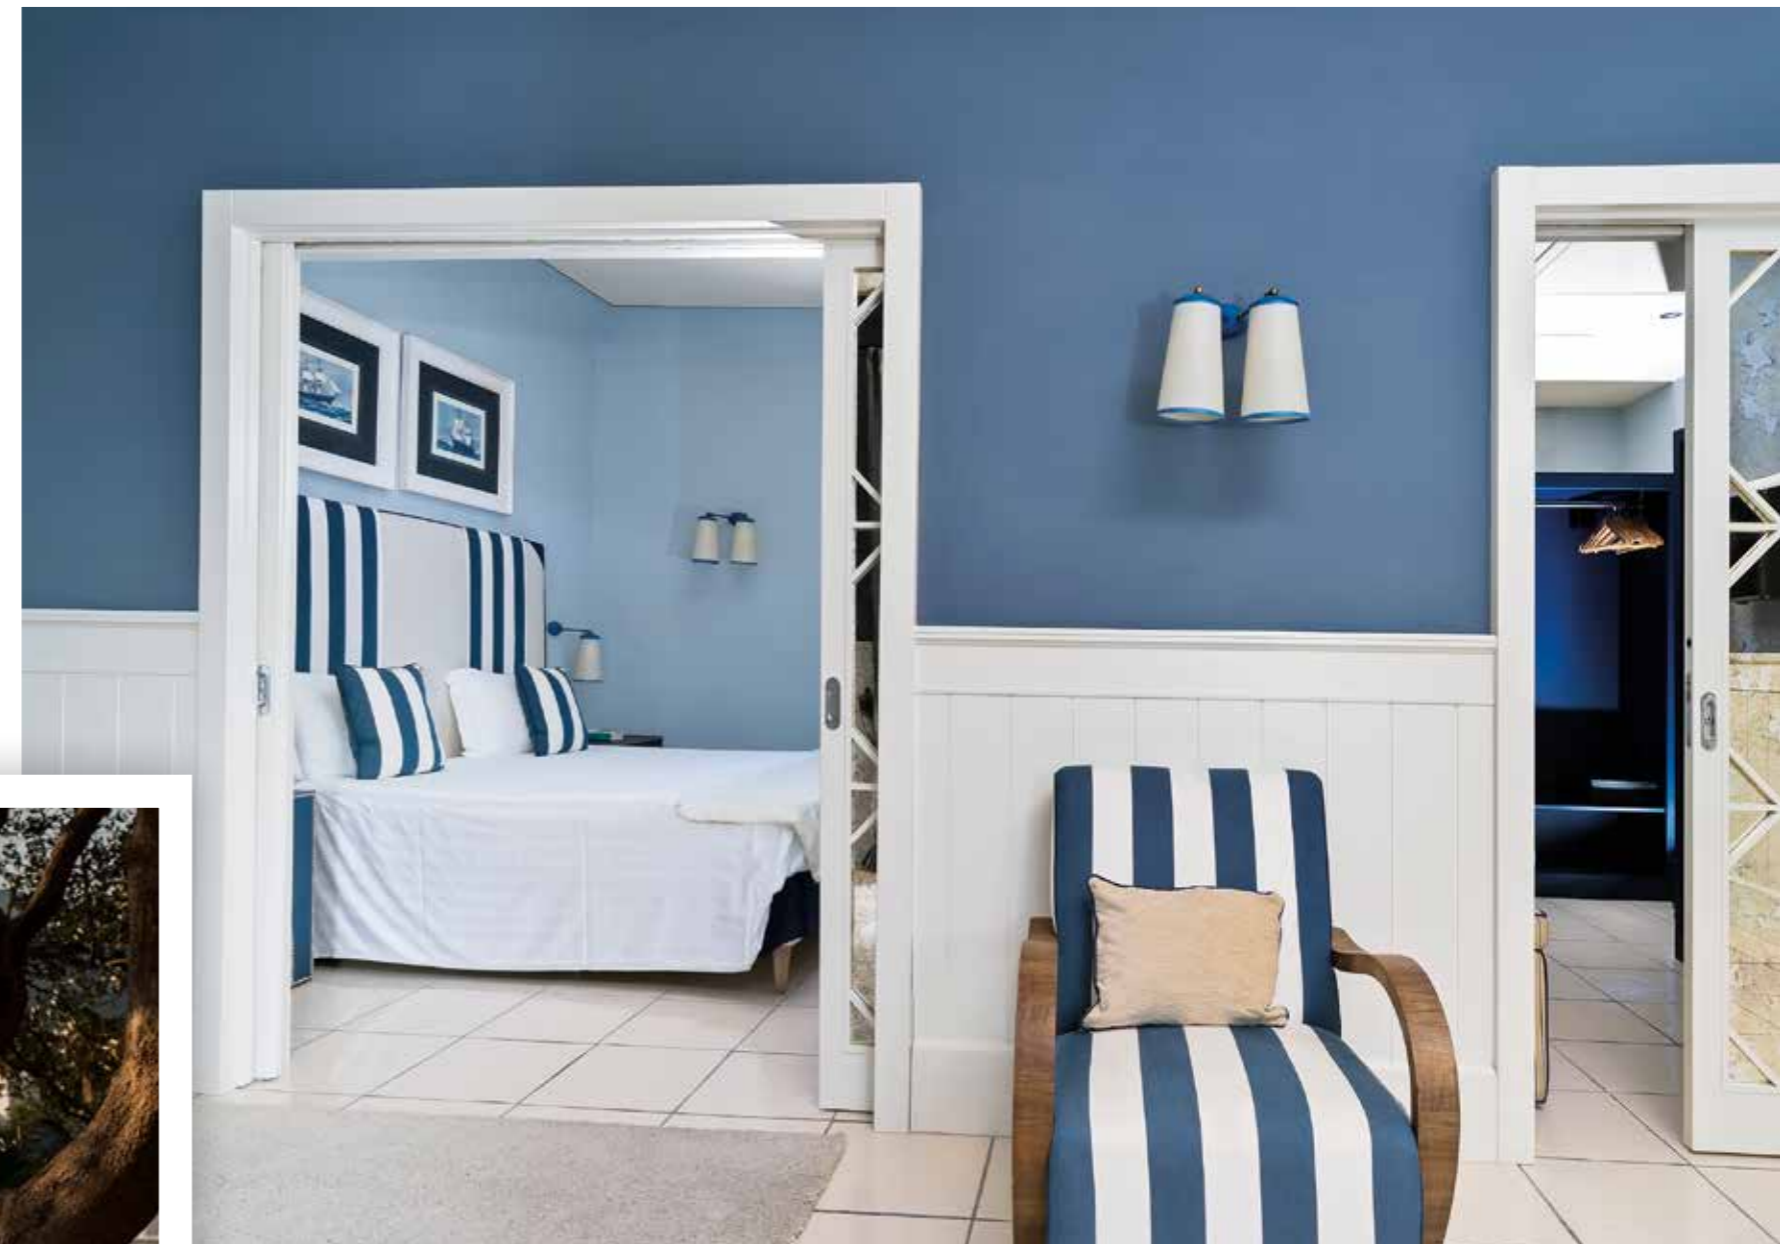

SUITE LAVANDA