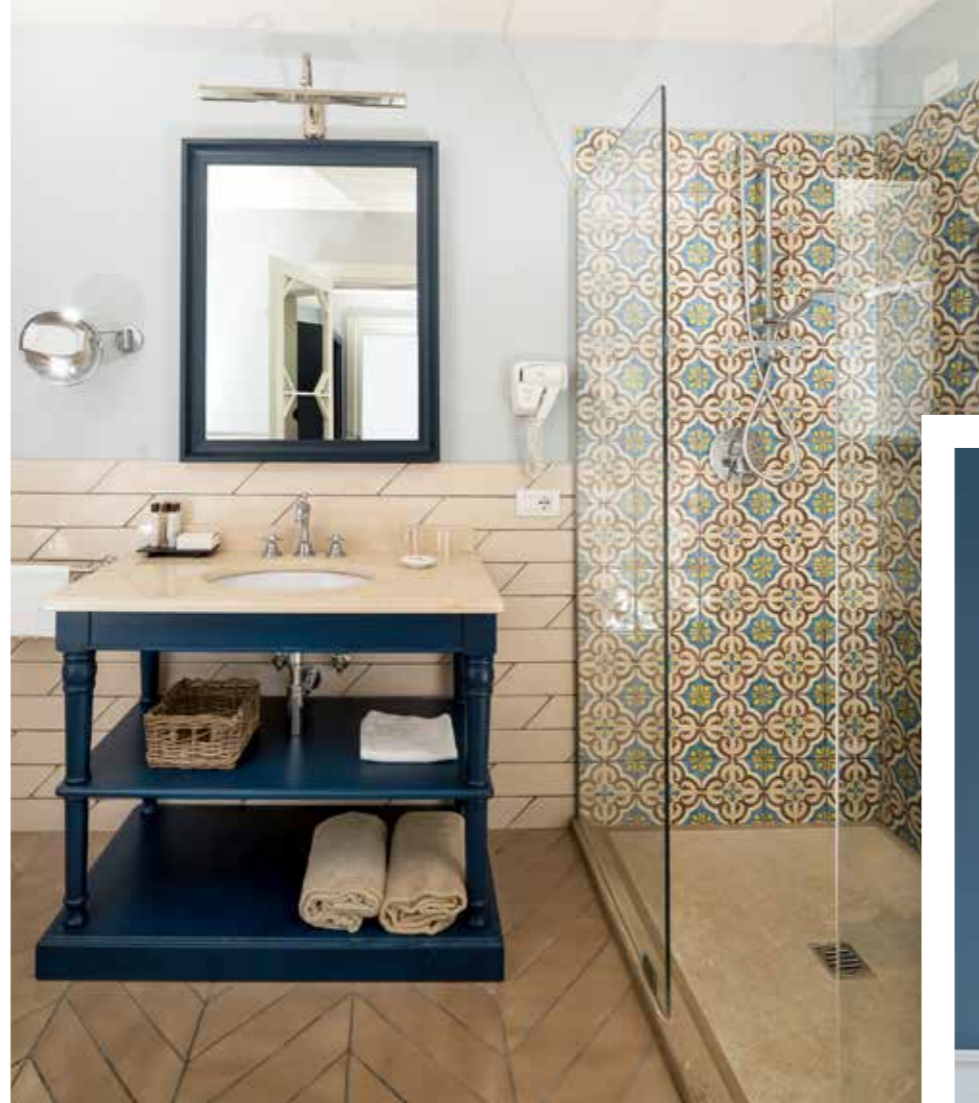

SUITE LAVANDA